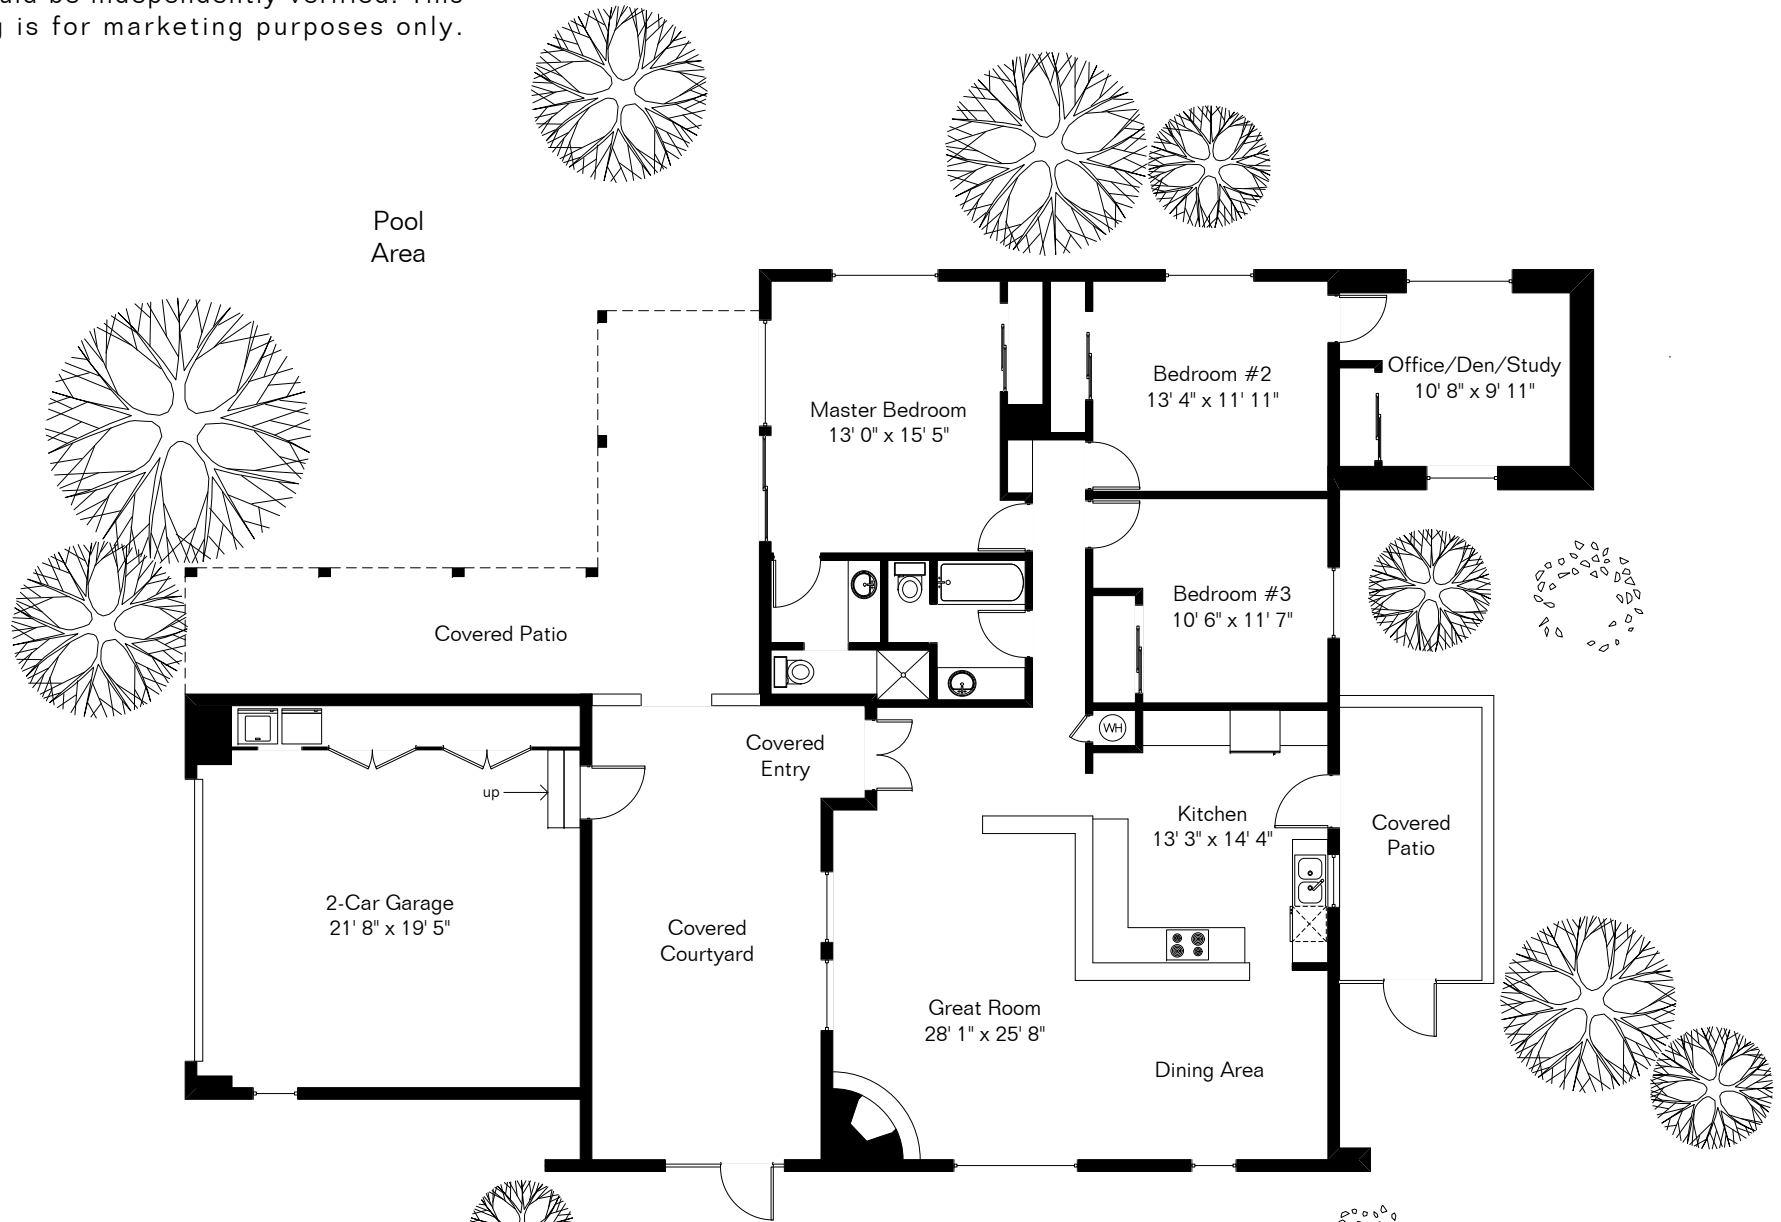

The square footages and room size information are deemed to be reliable but are not guaranteed and should be independently verified. This drawing is for marketing purposes only.

# 6211 N Piedra Seca

Site Visit November 2019

Living Area 1,755 Sq Ft  
Garage 531 Sq Ft

Copyright 2019 Floor Plans First! LLC  
All Rights Reserved.

[www.FloorPlansFirst.com](http://www.FloorPlansFirst.com)

Toll Free (877) 887-1500  
Voice (520) 881-1500

Floor Plans First!  
See the Floor Plan First!